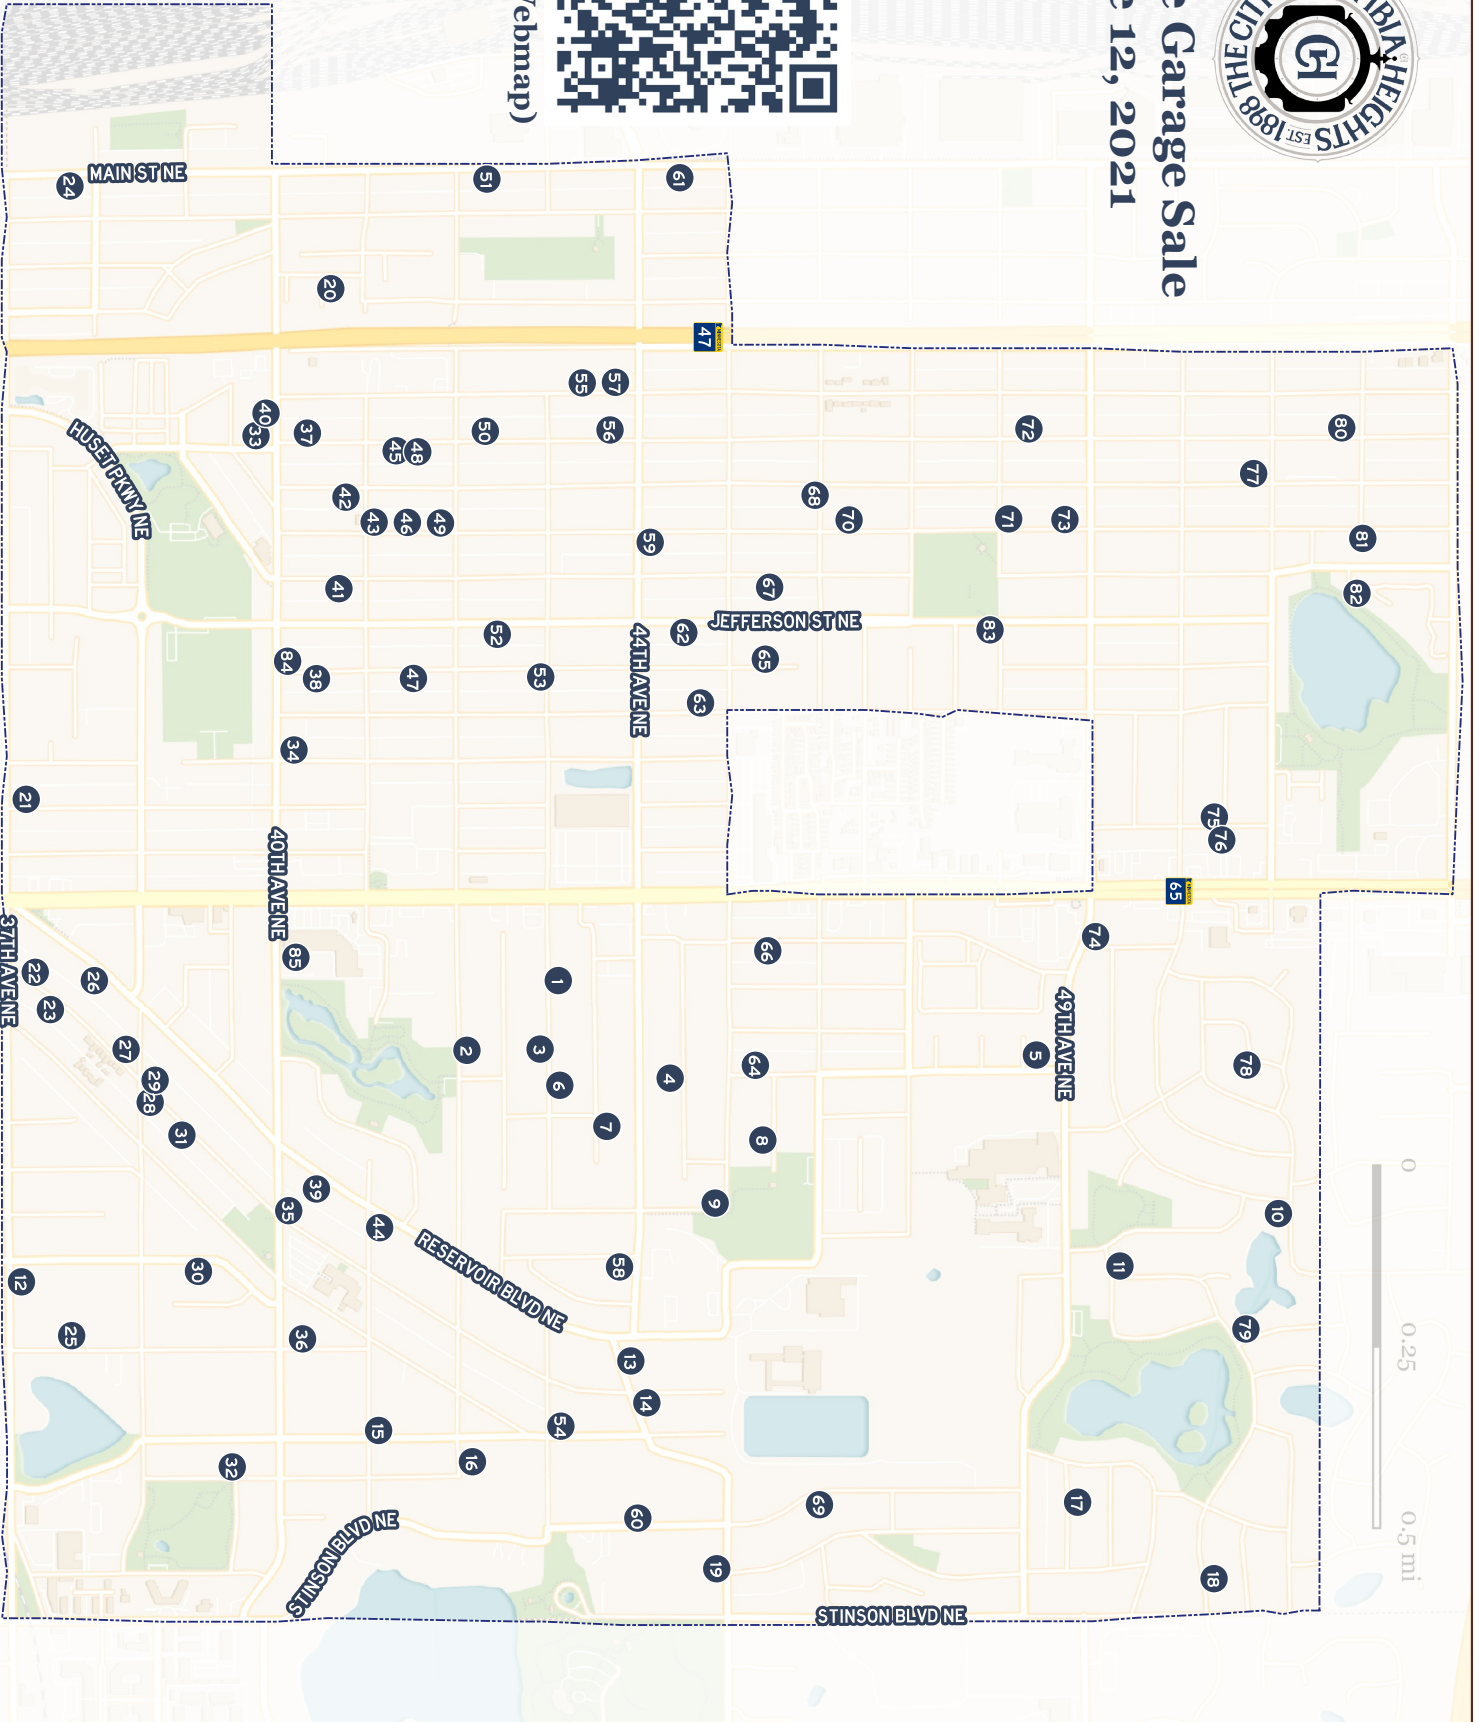

Citywide Garage Sale

June 12, 2021

(Scan for Webmap)

Map#	Address	Adult Clothes	Antiques	Bikes	Books	Childrens Clothes	Electronics	Furniture	Household Items	Seasonal Items	Sports Equip.	Tools/ Hardware	Toys	Hours
1	1001 43RD AVE NE				✓	✓	✓		✓				✓	8-4
2	1115 42ND AVE NE							✓	✓			✓		9-5
3	1116 43RD AVE NE	✓	✓				✓		✓	✓	✓			8-4
4	1200 44 1/2 AVE NE	✓		✓	✓	✓	✓	✓	✓	✓		✓	✓	8-3
5	1207 BOREALIS LN NE				✓	✓			✓	✓			✓	9-5
6	1209 43RD AVE NE	✓					✓	✓	✓					8-12
7	1237 43 1/2 AVE NE	✓		✓		✓	✓	✓	✓	✓			✓	9-4
8	1314 45 1/2 AVE NE	✓						✓				✓		8-4:30
9	1424 45TH AVE NE	✓							✓					9-4:30
10	1498 LINCOLN TER NE	✓	✓	✓	✓			✓	✓					9-4
11	1601 WEST INNSBRUCK PKWY NE	✓	✓					✓	✓	✓	✓	✓	✓	9-5
12	1611 37TH AVE NE	✓				✓		✓	✓	✓		✓	✓	9-4
13	1801 44TH AVE NE	✓			✓	✓			✓					8-4:30
14	1905 44TH AVE NE	✓			✓	✓	✓		✓	✓			✓	9-5
15	1929 41ST AVE NE	✓		✓	✓	✓		✓	✓	✓				8-2
16	2007 42ND AVE NE	✓			✓				✓					9-5
17	2119 HIGHLAND PL NE	✓			✓	✓	✓	✓	✓	✓			✓	8-5
18	2305 INNSBRUCK PKWY NE	✓		✓	✓	✓			✓		✓	✓	✓	5-4
19	2328 45TH AVE NE	✓					✓	✓	✓					9-3
20	309 KAREN LN NE				✓		✓	✓	✓					8-5
21	3708 JACKSON ST NE													9-3
22	3714 TYLER ST NE				✓		✓	✓	✓			✓		8-4
23	3737 TYLER ST NE	✓	✓		✓		✓	✓	✓	✓	✓	✓		8-4
24	3743 MAIN ST NE						✓		✓	✓	✓		✓	10-5
25	3804 HAYES ST NE	✓	✓		✓	✓		✓	✓	✓			✓	8-5
26	3839 RESERVOIR BLVD NE		✓		✓			✓	✓	✓				9-5
27	3862 TYLER ST NE	✓						✓	✓				✓	9-5
28	3901 TYLER ST NE	✓			✓	✓			✓				✓	8-5
29	3902 TYLER ST NE				✓				✓	✓		✓		8-5
30	3929 JOHNSON ST NE	✓	✓			✓		✓	✓	✓			✓	9-5
31	3929 TYLER ST NE				✓			✓	✓	✓		✓		8-6
32	3948 CLEVELAND ST NE	✓			✓	✓		✓	✓	✓	✓	✓	✓	9-5
33	3980 5TH ST NE	✓		✓	✓		✓	✓	✓	✓		✓		9-5
34	4000 QUINCY ST NE	✓	✓		✓	✓		✓	✓	✓		✓	✓	8:30-4
35	4000 TYLER ST NE	✓			✓	✓	✓	✓	✓	✓	✓	✓	✓	8-4:30
36	4010 HAYES ST NE			✓				✓	✓	✓				12-4
37	4018 5TH ST NE	✓			✓		✓		✓					12-4
38	4025 MADISON ST NE	✓				✓			✓	✓			✓	9-5
39	4029 RESERVOIR BLVD NE	✓					✓		✓		✓	✓		9-5
40	404 40TH AVE NE	✓	✓					✓	✓	✓	✓	✓	✓	8-5
41	4041 WASHINGTON ST NE	✓						✓	✓					8-5
42	4047 6TH ST NE	✓	✓	✓	✓	✓	✓	✓	✓	✓	✓	✓	✓	8-5
43	4100 7TH ST NE	✓				✓		✓	✓	✓		✓		9-5
44	4101 RESERVOIR BLVD NE	✓				✓		✓	✓	✓	✓		✓	8-3
45	4117 5TH ST NE	✓		✓	✓	✓		✓	✓	✓				8-5
46	4124 7TH ST NE	✓	✓				✓		✓					10-2
47	4129 MADISON ST NE	✓	✓		✓	✓		✓	✓	✓	✓		✓	10-5
48	4133 5TH ST NE					✓							✓	10-4
49	4148 7TH ST NE	✓	✓		✓	✓	✓		✓	✓	✓	✓	✓	8-5
50	4216 5TH ST NE	✓			✓				✓					9-5
51	4217 MAIN ST NE	✓	✓		✓		✓	✓	✓	✓		✓		10-7
52	4225 JEFFERSON ST NE	✓			✓	✓		✓	✓			✓	✓	9-3
53	4257 MADISON ST NE	✓			✓	✓		✓	✓	✓			✓	8-5
54	4308 ARTHUR ST NE	✓						✓	✓	✓				8-5
55	4320 4TH ST NE	✓			✓				✓	✓	✓	✓		8-5
56	4340 5TH ST NE	✓			✓	✓		✓	✓	✓			✓	9-5
57	4344 4TH ST NE	✓			✓				✓	✓			✓	9-5
58	4349 ROYCE ST NE				✓			✓	✓	✓			✓	9-4
59	4403 7TH ST NE	✓			✓	✓	✓	✓	✓	✓			✓	8-1
60	4416 BENJAMIN ST NE	✓	✓		✓						✓			10-2
61	4427 MAIN ST NE	✓	✓		✓	✓	✓	✓	✓	✓	✓	✓	✓	8-5
62	4431 JEFFERSON ST NE	✓	✓		✓				✓	✓				9-5
63	4440 MONROE ST NE	✓			✓	✓	✓		✓			✓	✓	7-5
64	4516 FILLMORE ST NE		✓						✓	✓		✓		8-4
65	4522 MADISON ST NE	✓			✓	✓		✓	✓	✓			✓	9-5
66	4523 TYLER ST NE	✓	✓	✓	✓			✓	✓	✓		✓	✓	9-6
67	4525 WASHINGTON ST NE	✓		✓	✓		✓	✓	✓	✓		✓		8-5
68	4557 6TH ST NE	✓			✓		✓	✓	✓	✓			✓	8-5
69	4561 CHATHAM RD NE	✓				✓			✓				✓	8-5
70	4624 7TH ST NE	✓			✓	✓			✓				✓	9-5
71	4800 7TH ST NE	✓												9-5
72	4816 5TH ST NE	✓			✓			✓	✓					10-5
73	4842 7TH ST NE							✓	✓			✓		9-6
74	4900 TYLER ST NE	✓			✓	✓	✓	✓	✓			✓	✓	8-2
75	5020 JACKSON ST NE	✓	✓		✓				✓	✓			✓	8-5
76	5033 JACKSON ST NE	✓			✓	✓			✓	✓			✓	8-5
77	5050 6TH ST NE	✓						✓	✓					9-3
78	5055 MULCARE DR NE							✓	✓					9-5
79	5100 RAINIER PASS NE	✓	✓		✓	✓	✓	✓	✓	✓	✓	✓	✓	9-5
80	5146 5TH ST NE	✓						✓	✓	✓			✓	8-2:30
81	5159 7TH ST NE	✓		✓		✓		✓	✓				✓	8-2
82	616 SULLIVAN DR NE	✓			✓	✓			✓	✓			✓	8-2
83	636 48TH AVE NE	✓	✓		✓				✓	✓			✓	9-5
84	657 40TH AVE NE	✓	✓		✓		✓	✓	✓				✓	8-6:30
85	965 40TH AVE NE	✓			✓	✓	✓	✓	✓	✓	✓		✓	8-5